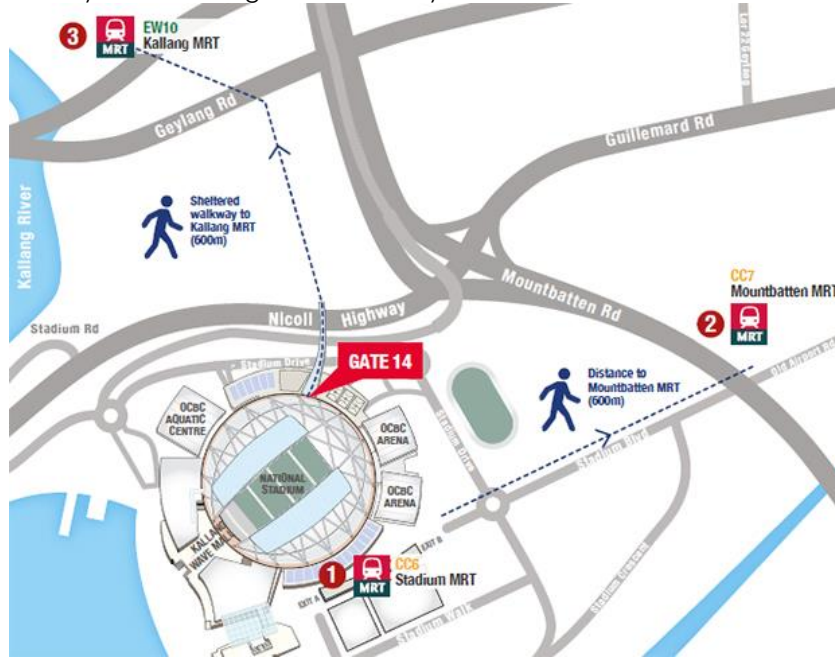

Time	Programme Flow
10am – 10.45am	Registration
10.45am – 11am	Briefing on drawing theme
11am – 1pm	Art Competition
11am – 2.30pm	Stations Start
2.30pm – 3pm	Prize presentation
3pm	Event Wrap Up

15. The prizes of the competition for each category are as such:

Getting to the venue

Address: 1 Stadium Drive Singapore 397629

On **3 June 2018 between 10am and 10.45am**, participants have to report at **OCBC Square** which is located in the premise of the arena.

By MRT

The nearest MRT Station is Stadium MRT Station. Mountbatten MRT Station and Kallang MRT Station are two alternative stations, which are approximately 600m walking distance away.

By Bus

Buses 11 stops right outside Singapore Indoor Stadium. Other buses serving nearby bus stops include 10, 14, 16, 70, 70M and 196.

By Taxi

There are three taxi stands – Stadium Crescent (Location Code: 128), Stadium Boulevard (Location Code: 129) and Stadium Place (Location Code: 130)

Venue Map

Contact Us

Tipex Pte Ltd
Beautex "Life's Beautiful" Art Competition
348 Jalan Boon Lay
Singapore 619529